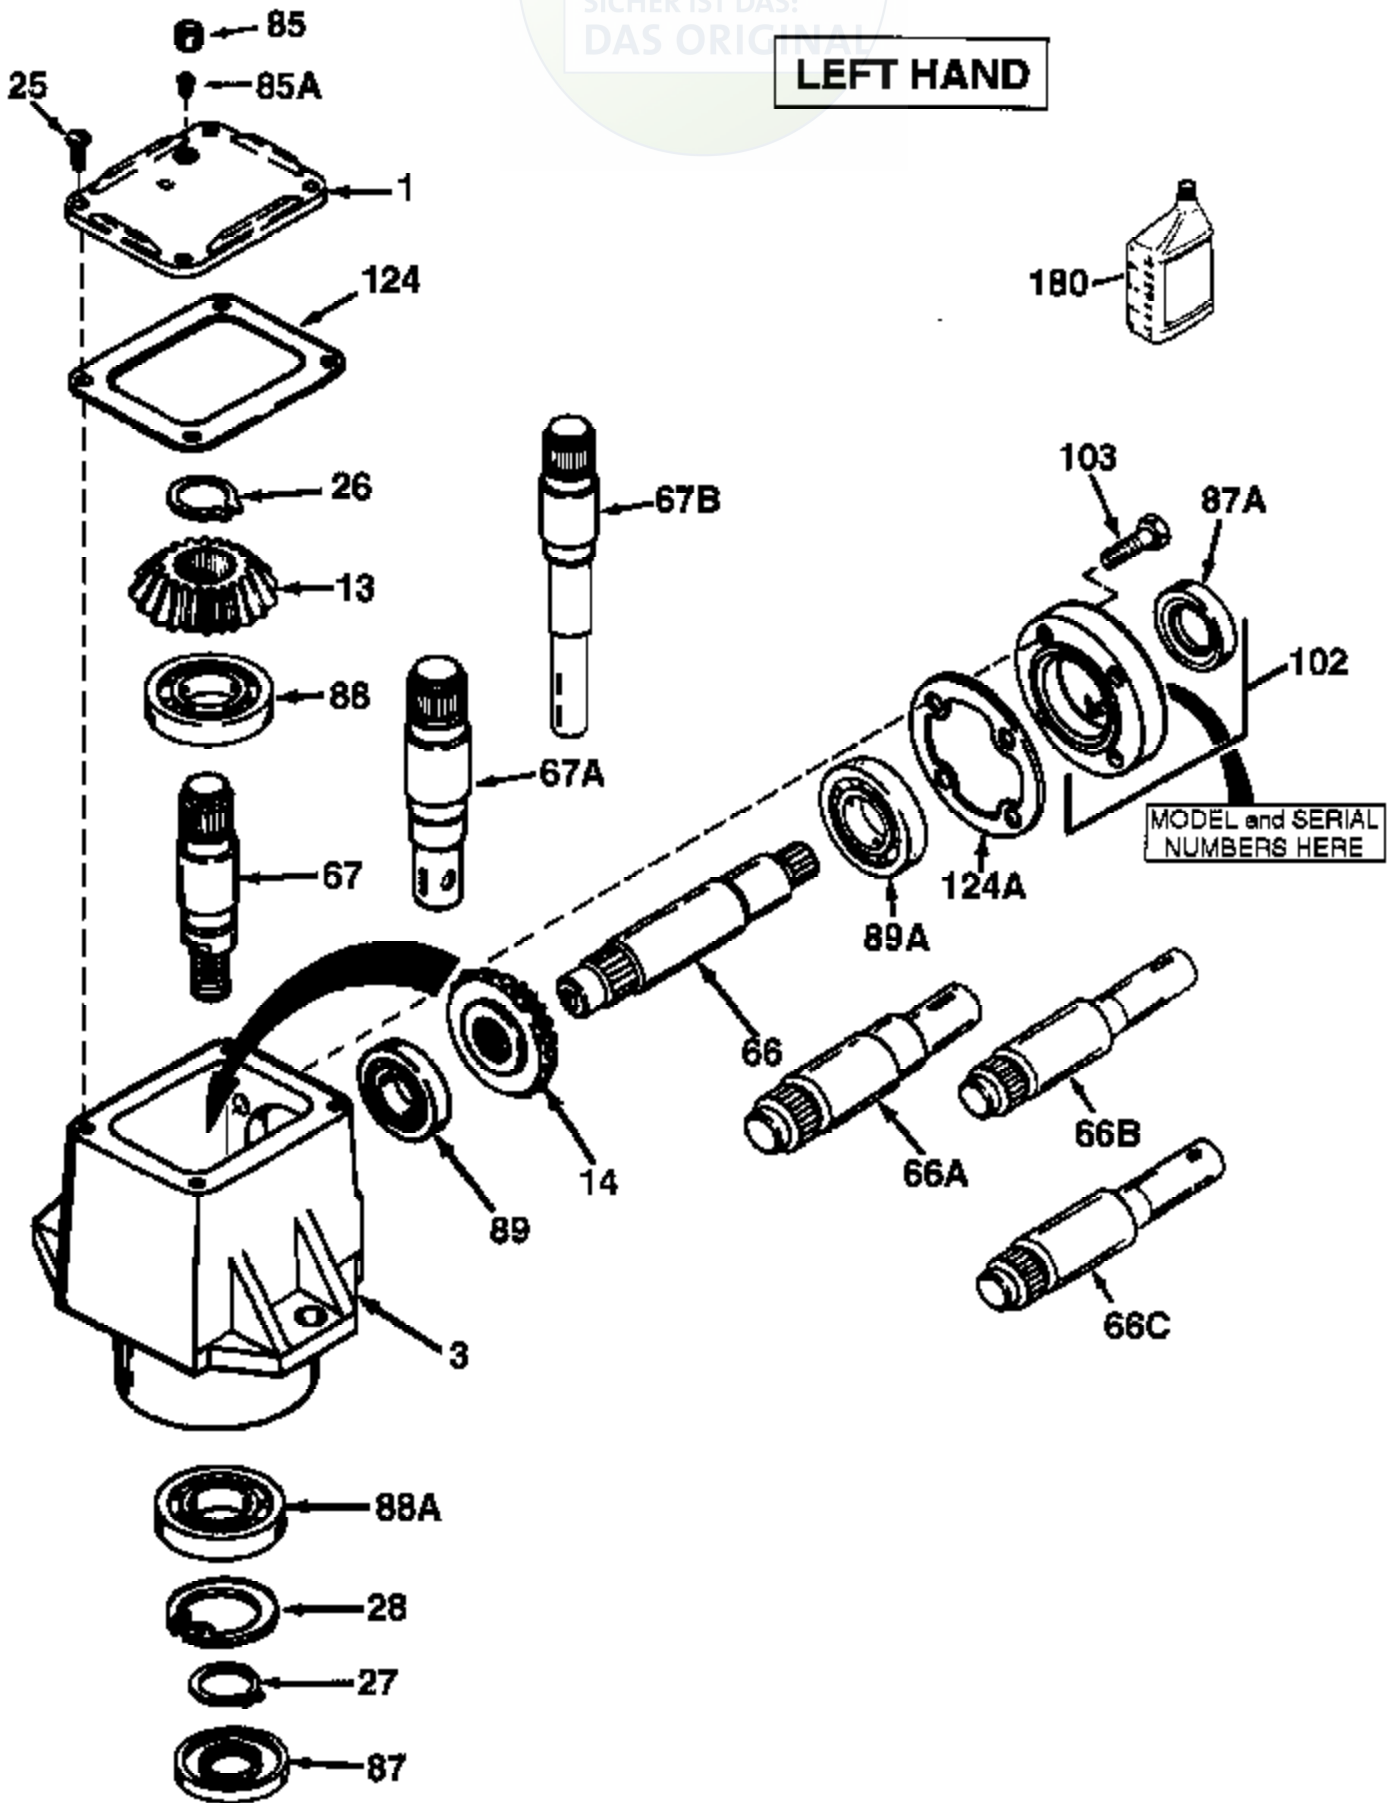

JOIST

SICHER IST DAS:
DAS ORIGINAL

LEFT HAND

Ref #	Part Number	Qty	Description
1	772067	1	Right Angle Drive Head Cover
3	770092A	1	Right Angle Drive Housing
13	778382	1	Bevel Gear (18T)
14	778348	1	Bevel Gear (15T)
25	792025	4	Screw 10-24 x 1/2"
26	788018	1	Retainer Ring
27	788019	1	Retainer Ring
28	792119	1	Retainer Ring
66	776041A	1	Input Shaft (4-1/2" long)
67	776261	1	Output Shaft (4-15/32" long)
85	792039	1	Pipe Plug 1/8-27
87	788029A	1	Oil Seal 7/8"
89A	780034	1000-1600-095	Ball Bearing (.8745)
89	780024	Peerless	Ball Bearing (.7495)
124	788028	1	Gasket

1000-1600-095 Page 2 of 25
Peerless Ball Bearing (.7495)